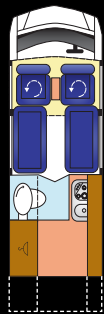

Options

DOG CRATES

TELESCOPIC RAMP

TURNNEY POWER CHAIR

GRAB HANDLE

REMOVABLE SEATS

MOBILITY HAND CONTROLS

WHEELCHAIR RESTRAINTS

Innovation

DRIVING

DINING

CAB SEAT LOUNGING

INWARD LOUNGING

DOUBLE BED OPTIONS

2 X SINGLES

Dotted Line denotes Innovation 3

- ① Standard rear cupboard – Optional Locker & transverse bed available (Innovation 3).
- ② Habitation seats, with lap & diagonal safety belts (Tomy trim).
- ③ Combination Hob & sink, compressor fridge & lockers.
- ④ Garage to habitation door – removable centre work top standard on Innovation 1.
- ⑤ Innovation 3 – Optional 2nd door, awning, alloys, cassette lift & Trend pack.
- ⑥ Comfortable swivel cab seats, optional Coffee table, Leather & Faux Suede trim.