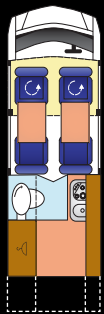

Options

DOG CRATES

TELESCOPIC RAMP

TURNNEY POWER CHAIR

GRAB HANDLE

REMOVABLE SEATS

MOBILITY HAND CONTROLS

WHEELCHAIR RESTRAINTS

POWER STEP

AWNINGS

HOISTS

CASSETTE LIFTS

MERCEDES AUTOMATIC

Horizons Unlimited

Hand crafted Motor Caravans

Sport - Mobility - Hobby

Innovation

DRIVING

DINING

CAB SEAT LOUNGING

INWARD LOUNGING

DOUBLE BED OPTIONS

2 X SINGLES

Dotted Line denotes Innovation 3

- ① Standard rear cupboard – Optional Locker & transverse bed available (Innovation 3).
- ② Habitation seats, with lap & diagonal safety belts (Tomy trim).
- ③ Combination Hob & sink, compressor fridge & lockers.
- ④ Garage to habitation door – removable centre work top standard on Innovation 1.
- ⑤ Innovation 3 – Optional 2nd door, awning, alloys, cassette lift & Trend pack.
- ⑥ Comfortable swivel cab seats, optional Coffee table, Leather & Faux Suede trim.