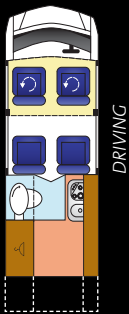

Innovation

DRIVING

DINING

CAB SEAT LOUNGING

INWARD LOUNGING

DOUBLE BED OPTIONS

2 X SINGLES

Dotted Line denotes Innovation 3

- ① Standard rear cupboard – Optional Locker & transverse bed available (Innovation 3).
- ② Habitation seats, with lap & diagonal safety belts (Tomy trim).
- ③ Combination Hob & sink, compressor fridge & lockers.
- ④ Garage to habitation door – removable centre work top standard on Innovation 1.
- ⑤ Innovation 3 – Optional 2nd door, awning, alloys, cassette lift & Trend pack.
- ⑥ Comfortable swivel cab seats, optional Coffee table, Leather & Faux Suede trim.